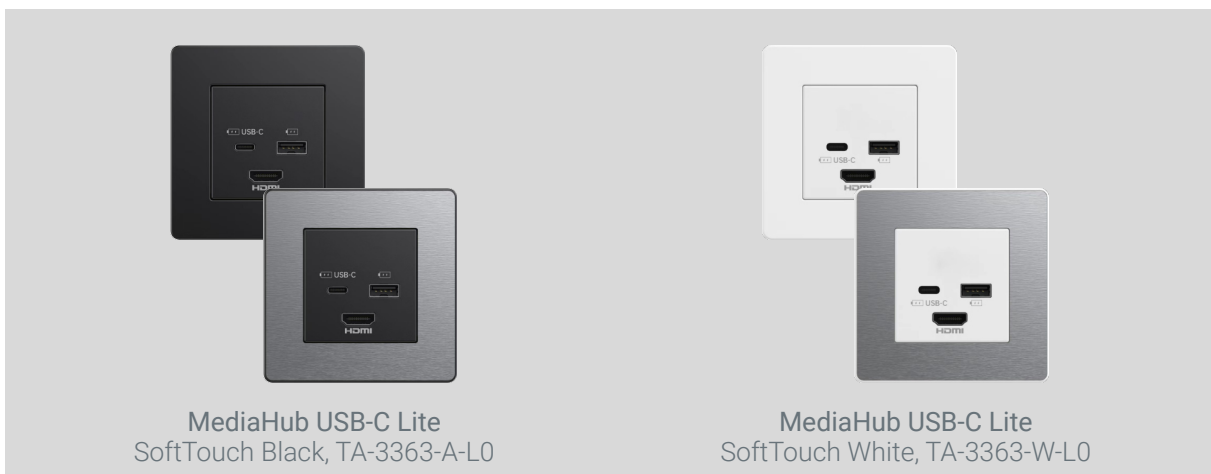

## MediaHub USB-C Lite TA-3363

- 4K@60Hz Video (HDMI/USB Type-C®).
- Auto TV Switching using HDMI-CEC.
- USB Type-C® PD Charging to 5V/3A.
- USB-A Charging to 5V/2.4A.
- Black or white SoftTouch finish.

### The Ultimate in Hotel Guest Room Connectivity

The MediaHub USB-C Lite employs the latest technology to provide guests with the most important, universally accepted mobile connections so they can make the most of their hotel stay.

### USB Type-C® and HDMI

The addition of USB-C to the MediaHub range means guests can charge their mobile phones and tablets and simultaneously display 4K video in the guest room TV. HDMI is also provided for guest devices without USB-C.

### Finishes and Trims

MediaHub USB-C Lite is finished in either SoftTouch black or SoftTouch white, it is supplied with two matching trims (one solid color, the other brushed for maximum choice right out of the box. MediaHub USB-C Lite is of course also compatible with our range of customized trims and PowerHub extenders.