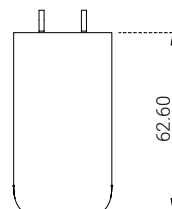

Part Numbers

TA-3378-25BK - Soft-touch black.

TA-3378-25WH - Soft-touch white.

Dimensions

TA-3378 MiniClip Module

68W Power Supply

USB Cables

2 x USB Type-C to USB Type-C, 1.8m cables included.