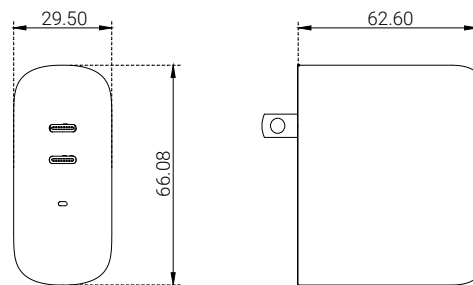

Part Numbers

TA-3378-25BK - Soft-touch black.

TA-3378-25WH - Soft-touch white.

Dimensions

TA-3378 MiniClip Module

68W Power Supply

USB Cables

2 x USB Type-C to USB Type-C, 1.8m cables included.