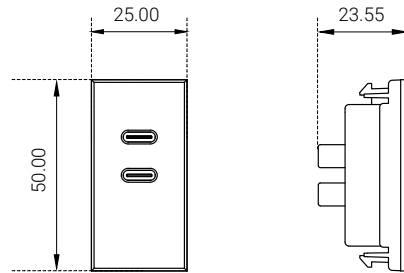

- Dual USB-C MiniClip Module for charging smartphones, tablets and laptops.
- Combine with other modules of your choice from the TeleAdapt MiniClip range.
- Total of 68W fast charging. The two USB-C ports to allow your guests to charge two devices simultaneously.
- 60W + 18W with a maximum combined output 68W.
- USB Power Delivery (USB PD) to optimise charging speed and efficiency.
- Advanced GaN (gallium nitride) technology minimises the size of the supplied wall charger.
- Universal compatibility for laptops, tablets and smartphones with a USB C port.
- Safe and reliable. The use of heat tolerant gallium nitride semiconductors along with certifications ensure fast and safe charging for your guests devices.
- Built in protection against overcharging, overheating & short circuiting.
- Also compatible with MediaHub UHD and PowerHub when used with a suitable trim.
- Available in soft-touch black or white to blend with your room décor

Part Numbers

TA-3378-25BK - Soft-touch black.

TA-3378-25WH - Soft-touch white.

Dimensions

TA-3378 MiniClip Module

68W Power Supply

USB Cables

2 x USB Type-C to USB Type-C, 1.8m cables included.