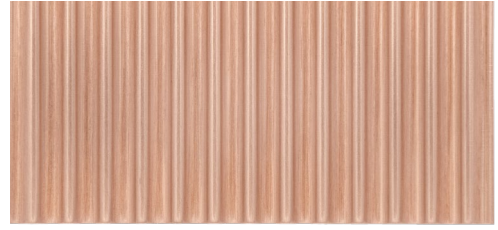

Collection Finishes

Stainless-steel aspect.

Mirror with bluish sheens.

Mirror effect, tone slightly hotter than chrome.

Brushing. Dark grey/brown tone.

Sandy surface, matt varnish.

Granite aspect. Dark grey tone.

Linear brushing. Bluish grey hue.

Silver grey, black grey patina.

Brushed brass. Matte varnish.

Brushing. Satin varnish.

Golden bronze slightly brushed. Satin varnish.

Variation of light and dark areas.

Dark brown hue.

Black matte surface.

Gold aspect mirror effect.

Wide choice of colours from the RAL chart.