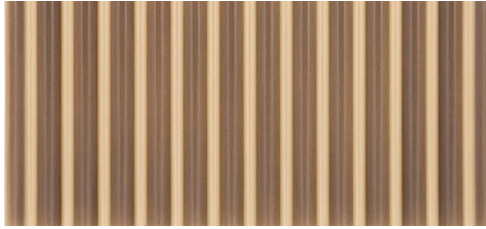

Collection Finishes

Stainless-steel aspect.

Mirror with bluish sheens.

Mirror effect, tone slightly hotter than chrome.

Brushing. Dark grey/brown tone.

Sandy surface, matt varnish.

Granite aspect. Dark grey tone.

Linear brushing. Bluish grey hue.

Silver grey, black grey patina.

Brushed brass. Matte varnish.

Brushing. Satin varnish.

Golden bronze slightly brushed. Satin varnish.

Variation of light and dark areas.

Dark brown hue.

Black matte surface.

Gold aspect mirror effect.

Wide choice of colours from the RAL chart.