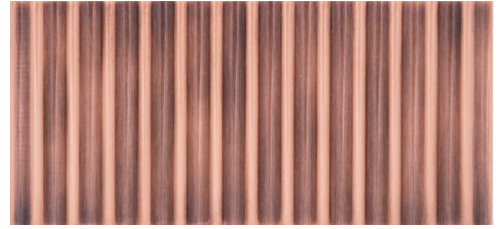

Collection Finishes

Stainless-steel aspect.

Mirror with bluish sheens.

Mirror effect, tone slightly hotter than chrome.

Brushing. Dark grey/brown tone.

Sandy surface, matt varnish.

Granite aspect. Dark grey tone.

Linear brushing. Bluish grey hue.

Silver grey, black grey patina.

Brushed brass. Matte varnish.

Brushing. Satin varnish.

Golden bronze slightly brushed. Satin varnish.

Variation of light and dark areas.

Dark brown hue.

Black matte surface.

Gold aspect mirror effect.

Wide choice of colours from the RAL chart.