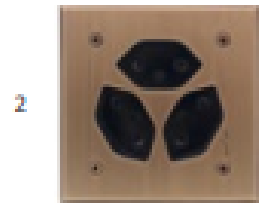

Sizes (mm): 80x80, 80x115, 80x142, 38x91 and 38x133

Special requests

unusual shapes

Special finishes or edges

Specific dimensions

can fit its products with power outlets from different countries.
The plate dimensions vary depending on the country and back boxes.

Different mechanisms may be combined

- | | | |
|---|-------------|-----------------------------|
| 1 | 80x80x3 mm | PC Schuko |
| 2 | 88x88x4 mm | Triple PC type 13 Suisse |
| 3 | 115x80x3 mm | PC Unel |
| 4 | 115x80x3 mm | 3 PC Bipasso |
| 5 | 146x86x3 mm | Double 13A switched |
| 6 | 269x82x3 mm | 2 PC US + RJ45 + USB + HDMI |