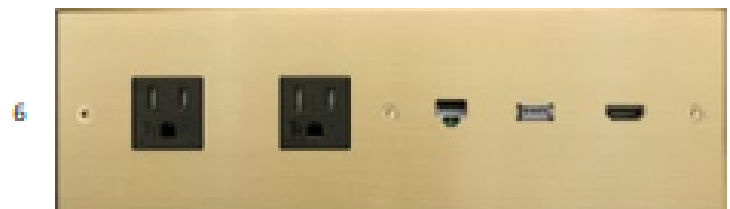

1	80x80x3 mm	PC Schuko
2	88x88x4 mm	Triple PC type 13 Suisse
3	115x80x3 mm	PC Unel
4	115x80x3 mm	3 PC Bipasso
5	146x86x3 mm	Double 13A switched
6	269x82x3 mm	2 PC US + RJ45 + USB + HDMI