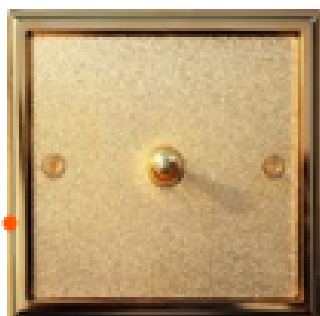

Special finishes or edges