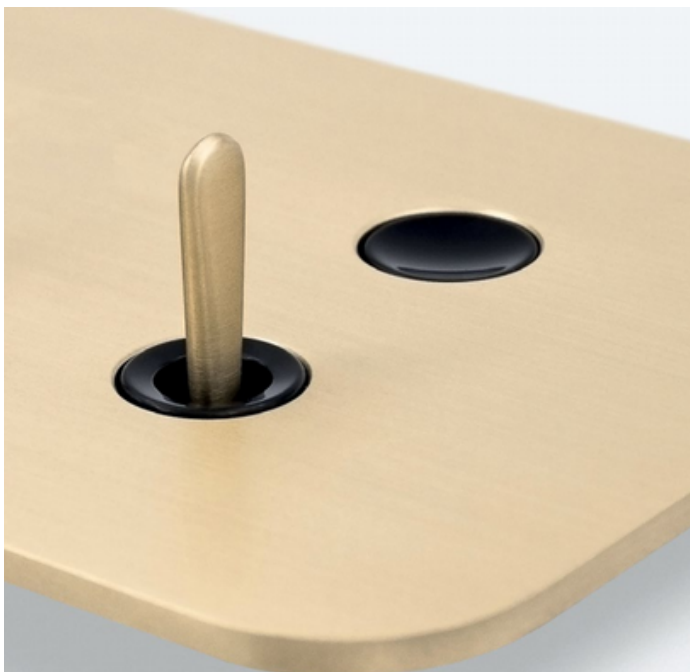

Different mechanisms may be combined

...or screwless

Ellipse

Brass, 3mm thick
Straight edges

Toggles: Ellipse, Seattle, JMA (p.16) or oblong push buttons

Sizes include (in mm):
80x80, 80x115, 80x142, 38x133, 38x91, Ø98

4

Polished gold or chrome mirror effect

Backlit

Other color chart finishes

Seattle

JMA

Wavy plate

Solid brass, 5.5mm thick
Straight edges

Toggles: Ellipse, Seattle, JMA or oblong push buttons

Sizes include (in mm):
80x80, 151x80, 222x80, 45x175

Different mechanisms may be combined

5 iconic motifs

Alchimie

Construction

Engrenages

Catacombes

Bas-relief

Bronze, 6 mm thick
Straight edges

5 motifs

Toggles: Ellipse, Seattle, JMA or oblong push buttons

Size include (in mm): 85x115

Upon request, three of the motifs can be inlaid with precious stones: Alchimie, Bas-relief and Engrenages.