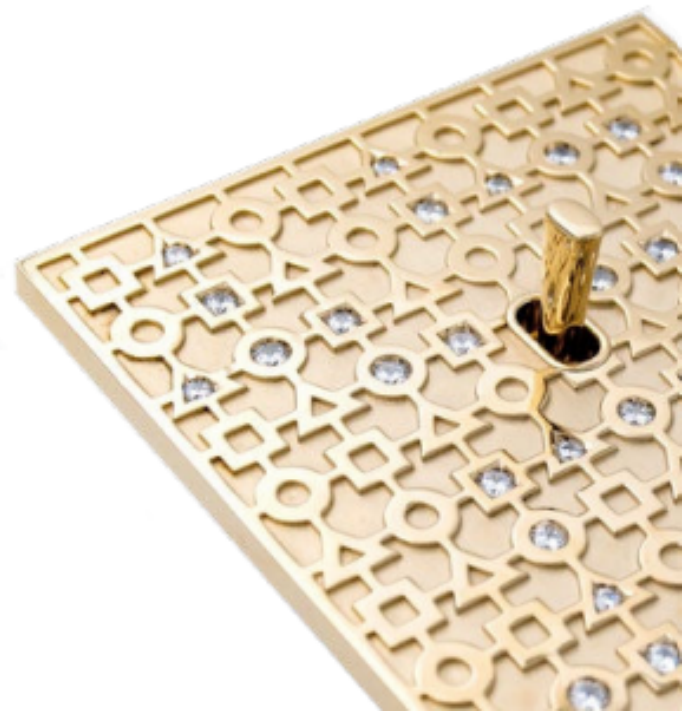

4

Polished gold or chrome mirror effect

Backlit

Other color chart finishes

Seattle

JMA

Wavy plate

Solid brass, 5.5mm thick
Straight edges

Toggles: Ellipse, Seattle, JMA or oblong push buttons

Sizes include (in mm):
80x80, 151x80, 222x80, 45x175

Different mechanisms may be combined

5 iconic motifs

Alchimie

Construction

Engrenages

Catacombes

Bas-relief

Bronze, 6 mm thick
Straight edges

5 motifs

Toggles: Ellipse, Seattle, JMA or oblong push buttons

Size include (in mm): 85x115

Upon request, three of the motifs can be inlaid with precious stones: Alchimie, Bas-relief and Engrenages.

Sockets with waterproof cover

Solid brass, 10mm thick
(14mm for non-French sockets)
Installed flush with the floor

Sizes (in mm):
Ø100, 100x100, 180x100, 180x200

Different mechanisms may be combined

Patented model
IP44