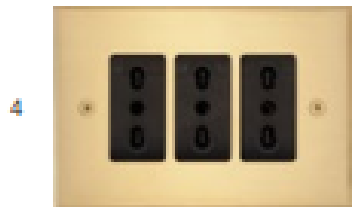

Sizes (mm): 80x80, 80x115, 80x142, 38x91 and 38x133

Special requests

unusual shapes

Special finishes or edges

Specific dimensions

can fit its products with power outlets from different countries.
The plate dimensions vary depending on the country and back boxes.

Different mechanisms may be combined

- | | | |
|---|-------------|-----------------------------|
| 1 | 80x80x3 mm | PC Schuko |
| 2 | 88x88x4 mm | Triple PC type 13 Suisse |
| 3 | 115x80x3 mm | PC Unel |
| 4 | 115x80x3 mm | 3 PC Bipasso |
| 5 | 146x86x3 mm | Double 13A switched |
| 6 | 269x82x3 mm | 2 PC US + RJ45 + USB + HDMI |