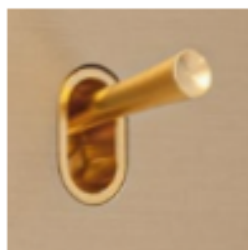

Different mechanisms may be combined

...or screwless

Ellipse

Brass, 3mm thick
Straight edges

Toggles: Ellipse, Seattle, JMA (p.16) or oblong push buttons

Sizes include (in mm):
80x80, 80x115, 80x142, 38x133, 38x91, Ø98

Different mechanisms may be combined

Combined mechanisms and screwless option

3 toggle designs

Ellipse

1

Bespoke options

2

3

4

Polished gold or chrome mirror effect

Backlit

Other color chart finishes

Seattle

JMA

Wavy plate

Solid brass, 5.5mm thick
Straight edges