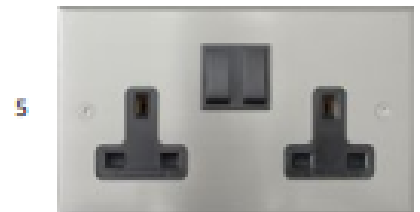

can fit its products with power outlets from different countries.
The plate dimensions vary depending on the country and back boxes.

Different mechanisms may be combined