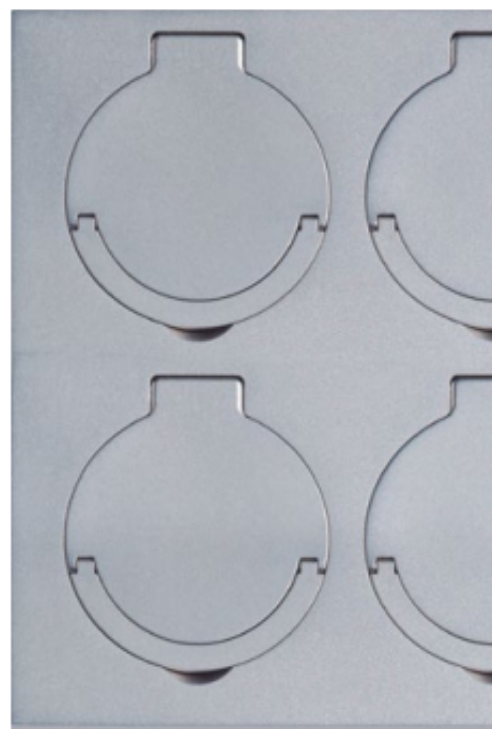

Toggles: Ellipse, Seattle, JMA or oblong push buttons

Sizes include (in mm):
80x80, 151x80, 222x80, 45x175

Different mechanisms may be combined

5 iconic motifs

Alchimie

Construction

Engrenages

Catacombes

Bas-relief

Bronze, 6 mm thick
Straight edges

5 motifs

Toggles: Ellipse, Seattle, JMA or oblong push buttons

Size include (in mm): 85x115

Upon request, three of the motifs can be inlaid with precious stones: Alchimie, Bas-relief and Engrenages.

Sockets with waterproof cover

Solid brass, 10mm thick
(14mm for non-French sockets)
Installed flush with the floor

Sizes (in mm):
Ø100, 100x100, 180x100, 180x200

Different mechanisms may be combined

Patented model
IP44